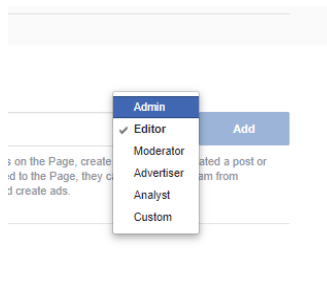

4. Be sure to change the role from **“Editor”** to **“Admin.”**

5. Type **“Gold Medal”** as the person you would like to add and **select their account.** Our SOLA account is named Gold Medal and the profile picture is the Special Olympics people on a red background.