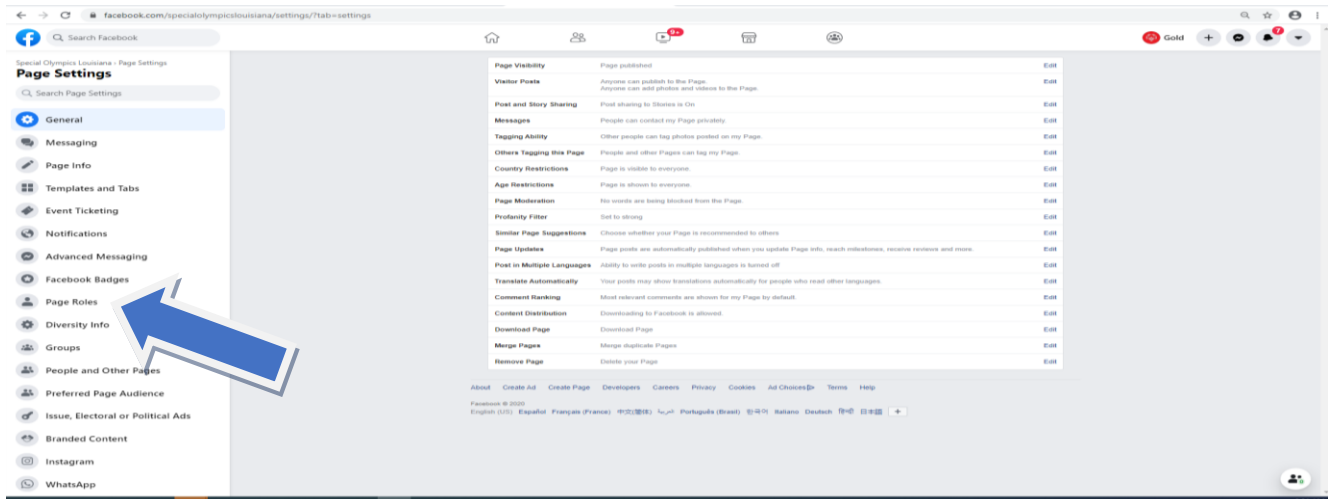

How to add SOLA as Facebook Admin

1. Go to the program's Facebook page and **click "settings" at the bottom left.**

2. On the left side, click on **"Page Roles."**

Special Olympics Louisiana

46 Louis Prima Drive Suite A, Covington, Louisiana 70433, USA Tel 1-800-345-6644 Fax 1-888-836-2187
Email laso@laso.org Website www.laso.org Twitter @SOLouisiana Facebook SpecialOlympicsLouisiana