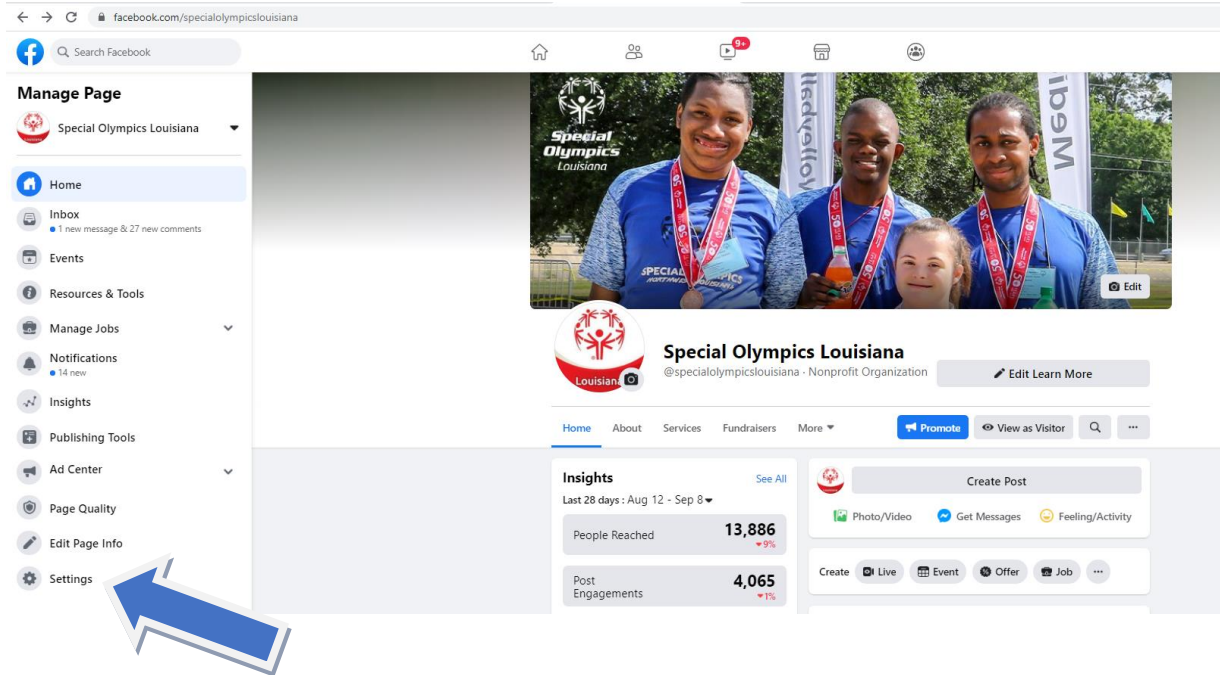

How to add SOLA as Facebook Admin

1. Go to the program's Facebook page and **click "settings" at the bottom left.**

2. On the left side, click on **"Page Roles."**

Special Olympics Louisiana

46 Louis Prima Drive Suite A, Covington, Louisiana 70433, USA Tel 1-800-345-6644 Fax 1-888-836-2187
Email laso@laso.org Website www.laso.org Twitter @SOLouisiana Facebook SpecialOlympicsLouisiana