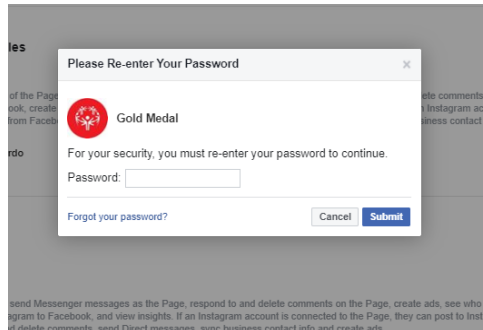

7. To confirm that you are adding a new admin, Facebook will ask you to enter the password associated with your account. **Enter your password then click submit.**

Special Olympics Louisiana

46 Louis Prima Drive Suite A, Covington, Louisiana 70433, USA **Tel** 1-800-345-6644 **Fax** 1-888-836-2187
Email laso@laso.org **Website** www.laso.org **Twitter** @SOLouisiana **Facebook** SpecialOlympicsLouisiana

Created by Joseph P Kennedy Jr Foundation. Authorized and accredited by Special Olympics, Inc. for the benefit of persons with intellectual disabilities